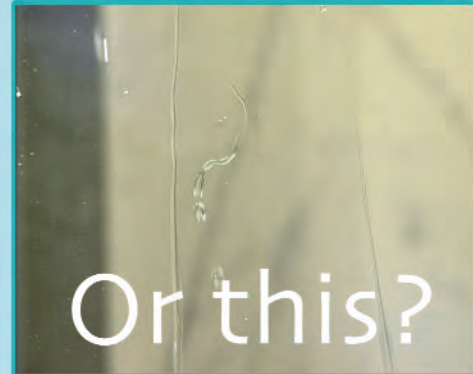

How would you like your shower glass to look?

To ensure your shower glass remains as clean and shiny as the day you bought it, with the least possible effort...

ASK FOR CLEARSHIELD GLASS!!

The incredibly effective way to protect your shower.

Despite your hard work, shower glass becomes increasingly difficult and sometimes impossible to clean, spoiling the appearance and the hygiene of your shower.

Ordinary glass will allow limescale to bond to it. Over time regular washing will simply no longer remove it – no matter how hard you try.

What is ClearShield and why does it work?

Its unique 'non-stick' action makes it difficult for dirt to build up quickly and bond to its surface.

ClearShield in action...

- **Saves time and effort**
- **Keeps your shower looking like new**
- **Creates a more hygienic environment**